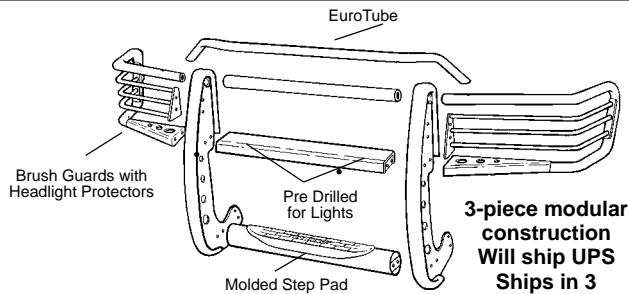

* Call for availability

Box 1 of 3 contents:
Grille Guard

Box 2 of 3 contents:
Brush Guards with
headlight protectors

Box 3 of 3 contents:
EuroTube

Sumatra

3000 Series StepGuard®

3-piece modular construction
Will ship UPS
Ships in 3 separate boxes