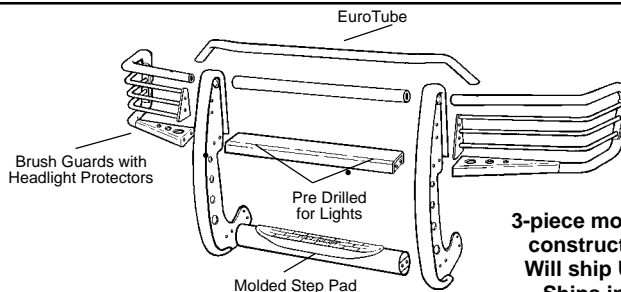

* Call for availability

Sumatra

3000 Series StepGuard®

Complete unit and parts black & chrome

**3-piece modular construction
Will ship UPS
Ships in 3 separate boxes**

Now you only need one part number to order the product!