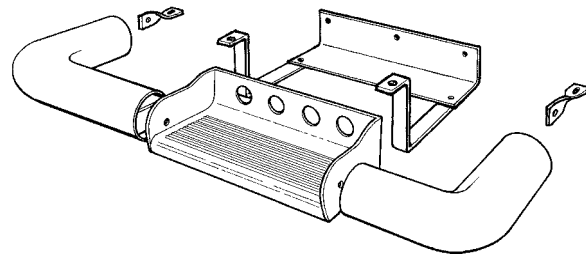

Year	Vehicle description	Part No.	Wt.	Part No.	Wt.
CHEVY/GMC					
99-00	CADILLAC ESCALADE/GMC DENALI			CN233	45/32
92-99	CHVY BLZR, 2 DR, GMC YUKON 4WD, TAHOE ONLY	CN223	48	-----	-----
73-91	CHVY BLZR, 2 DR, GMC JIMMY 4WD ONLY	CN222	50	-----	-----
95-01	CHEVY S-10 BLAZER, GMC JIMMY 4DR 4WD ONLY (W/O BODY CLADDING)	-----	---	CN333	37/35
2001	CHEVY S-10 CREW CAB P/U 2/4WD	-----	---	CN354*	---
94-01	CHEVY S-10, GMC S-15 P/U 4WD ONLY	CN353	52	-----	-----
99-01	CHVY SILVERADO/GMC SIERRA REG CAB P/U 2/4WD	CN243	50	-----	-----
99-01	CHVY SILVERADO/GMC SIERRA X-CAB P/U 2/4WD	-----	---	CN254	*
00-01	CHVY SILVERADO/GMC SIERRA 4DR EXT CAB 2/4WD	-----	---	CN255	*
00-01	CHEVY SUBURBAN 2500 2/4WD	-----	---	CN265	*
00-01	CHEVY SUBURBAN 1500 2/4WD	-----	---	CN264	*
92-99	CHEVY SUBURBAN 4WD ONLY	-----	---	CN263	32/36
73-91	CHEVY SUBURBAN 4WD ONLY	-----	---	CN262	57/30
00-01	CHEVY TAHOE 4DR 2/4WD	-----	---	CN234	*
95-99	CHVY TAHOE, 4DR, GMC YUKON 4WD ONLY	-----	---	CN233	45/32
2001	CHEVY/GMC 2500HD, 3500 REG CAB P/U 2/4WD	CN244*	---	-----	-----
2001	CHEVY/GMC 2500HD, 3500 EXT CAB P/U 2/4WD	-----	---	CN256*	*
2001	CHEVY/GMC 2500HD, 3500 CREW CAB P/U 2/4WD	-----	---	CN284*	*
88-99	CHEVY/GMC P/U 4WD ONLY	CN242	50	-----	-----
88-99	CHEVY/GMC P/U, X CAB 4WD ONLY	CN252	50	-----	-----
88-99	CHEVY/GMC P/U 2WD ONLY	CN272	52	-----	-----
88-99	CHEVY/GMC P/U, X CAB 2WD ONLY	CN292	50	-----	-----
96-99	CHEVY X CAB P/U 3 DR 4WD ONLY	-----	---	CN253	26/41
92-99	CHEVY & GMC CREW CAB 4WD ONLY	-----	---	CN283	61/35
2001	GMC C-SERIES (W/O FCTRY RNG BRDS)	-----	---	CN255	*
2001	GMC SONOMA CREW CAB P/U 2/4WD	-----	---	CN354*	*
2001	GMC YUKON DENALI (W/O FCTRY RNG BRDS)	-----	---	CN234	*
00-01	GMC YUKON XL 2500 2/4WD	-----	---	CN265	*
00-01	GMC YUKON XL 1500 2/4WD	-----	---	CN264	*
00-01	GMC YUKON 4DR 2/4WD	-----	---	CN234	*
DODGE					
00-01	DODGE DAKOTA QUAD CAB P/U 2/4WD	-----	---	DN362	*
97-01	DODGE DAKOTA P/U, 4 WD ONLY	DN343	48	-----	-----
91-96	DODGE DAKOTA P/U 4WD ONLY	DN342	46	-----	-----
91-96	DODGE DAKOTA X CAB 4WD ONLY	DN352	50	-----	-----
97-01	DODGE DAKOTA P/U, X CAB, 4WD ONLY	DN353	50	-----	-----
94-01	DODGE P/U 2/4WD	DN243	48	-----	-----
94-01	DODGE P/U, X CAB 2/4WD	DN253	48	-----	-----
98-01	DODGE RAM QUAD CAB 2/4WD	-----	---	DN254	---
FORD					
87-96	FORD BRONCO	FN222	48	-----	-----
87-98	FORD, CREW CAB 4WD ONLY	-----	---	FN282	55/41
00-01	FORD EXCURSION 2/4WD	-----	---	FN233	*
97-01	FORD EXPEDITION 2WD/4WD	-----	---	FN263	39/37
95-98	FORD EXPLORER 4 DOOR 2/4WD	-----	---	FN333	40/35
95-98	FORD EXPLORER 2 DOOR 2/4WD	FN313	48	-----	-----
90-94	FORD EXPLORER 4 DOOR W/O side skirts 2/4WD	-----	---	FN332	30-43
99-01	FORD F-150, F-250, X-CAB 4 DOOR 2/4WD	-----	---	FN254	---
97-01	FORD F-150, P/U REG CAB 2/4WD	FN243	48	-----	-----
97-98	FORD F-150 P/U X-CAB 3DOOR 2/4WD	-----	---	FN253	32/50
00-01	FORD F-150 SUPER CREW 4DR 2/4WD	-----	---	FN256	---
99-01	FORD F-250, F-350, SUPER DUTY REG CAB P/U 2/4WD	FN273	47	-----	-----
99-01	FORD F-250, F-350, SUPER DUTY SUPER CAB P/U 2/4WD	-----	---	FN293	---
99-01	FORD F-250, F-350, SUPER DUTY CREW CAB P/U 2/4WD	-----	---	FN283	---
87-96	FORD P/U 4WD ONLY	FN242	50	-----	-----
87-96	FORD P/U, X CAB 4WD ONLY	FN252	50	-----	-----
87-96	FORD P/U 2WD ONLY	FN272	50	-----	-----
87-96	FORD P/U, X CAB 2WD ONLY	FN292	57	-----	-----
93-97	FORD RANGER 2/4WD	FN343	50	-----	-----
93-97	FORD RANGER X CAB 2/4WD	FN353	56	-----	-----
JEEP					
84-01	JEEP CHEROKEE XJ, 4 DOOR 2/4WD	-----	---	JN322	36/34
93-98	JEEP GRAND CHEROKEE 4 DOOR 2/4WD	-----	---	JN282	43/45
86-95	JEEP WRANGLER SPORT	JN243	45	-----	-----
MAZDA/MITSUBISHI/NISSAN/ISUZU					
90-97	ISUZU RODEO, HONDA PASSPORT AUTO2/4WD	-----	---	IN332	40/35
92-97	ISUZU TROOPER, AUTO. TRANS 2/4WD	-----	---	IN342	39/34
94-97	MAZDA P/U 2/4WD	FN343	56	-----	-----
94-97	MAZDA P/U, X CAB 2/4WD	FN353	36	-----	-----
92-97	MITSUBISHI MONTERO 4DR	-----	---	MN332	---
00-01	NISSAN FRONTIER CREW CAB P/U 2/4WD	-----	---	NN363	*
98-01	NISSAN FRONTIER KING CAB P/U 2/4WD	NN354	48	-----	-----
87-97	NISSAN HARDBODY P/U 4WD ONLY	NN343	50	-----	-----
87-97	NISSAN HARDBODY X CAB 4WD ONLY	NN353	40	-----	-----
96-99	NISSAN PATHFINDER 4DOOR 2/4WD	-----	---	NN324	27/40
87-95	NISSAN PATHFINDER 4 DOOR 4WD ONLY	-----	---	NN323	40/35
TOYOTA/LEXUS					
96-97	LEXUS LX 450	-----	---	TN282	30-35
96-01	TOYOTA 4 RUNNER 2/4WD	-----	---	TN332	46/24

* Call for availability.

To order CHROME or CHROME/BLACK NerfSteps:

Part numbers shown are for semi-gloss black NerfSteps (black tubes & steps). When ordering chrome tubes/black steps, add **BC** to part number; Example FN343BC

When ordering all chrome, add **C** to part number; Example FN343C