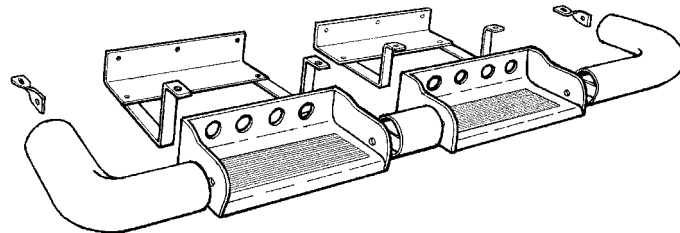

Year	Vehicle description	Part No.	Wt.	Part No.	Wt.
CHEVY/GMC					
99-00	CADILLAC ESCALADE/GMC DENALI			CN233	45/32
92-99	CHVY BLZR, 2 DR, GMC YUKON 4WD, TAHOE ONLY	CN223	48	-----	-----
73-91	CHVY BLZR, 2 DR, GMC JIMMY 4WD ONLY	CN222	50	-----	-----
95-01	CHEVY S-10 BLAZER, GMC JIMMY 4DR 4WD ONLY (W/O BODY CLADDING)	-----	---	CN333	37/35
2001	CHEVY S-10 CREW CAB P/U 2/4WD	-----	---	CN354*	---
94-01	CHEVY S-10, GMC S-15 P/U 4WD ONLY	CN353	52	-----	-----
99-01	CHVY SILVERADO/GMC SIERRA REG CAB P/U 2/4WD	CN243	50	-----	-----
99-01	CHVY SILVERADO/GMC SIERRA X-CAB P/U 2/4WD	-----	---	CN254	*
00-01	CHVY SILVERADO/GMC SIERRA 4DR EXT CAB 2/4WD	-----	---	CN255	*
00-01	CHEVY SUBURBAN 2500 2/4WD	-----	---	CN265	*
00-01	CHEVY SUBURBAN 1500 2/4WD	-----	---	CN264	*
92-99	CHEVY SUBURBAN 4WD ONLY	-----	---	CN263	32/36
73-91	CHEVY SUBURBAN 4WD ONLY	-----	---	CN262	57/30
00-01	CHEVY TAHOE 4DR 2/4WD	-----	---	CN234	*
95-99	CHVY TAHOE, 4DR, GMC YUKON 4WD ONLY	-----	---	CN233	45/32
2001	CHEVY/GMC 2500HD, 3500 REG CAB P/U 2/4WD	CN244*	---	-----	-----
2001	CHEVY/GMC 2500HD, 3500 EXT CAB P/U 2/4WD	-----	---	CN256*	*
2001	CHEVY/GMC 2500HD, 3500 CREW CAB P/U 2/4WD	-----	---	CN284*	*
88-99	CHEVY/GMC P/U 4WD ONLY	CN242	50	-----	-----
88-99	CHEVY/GMC P/U, X CAB 4WD ONLY	CN252	50	-----	-----
88-99	CHEVY/GMC P/U 2WD ONLY	CN272	52	-----	-----
88-99	CHEVY/GMC P/U, X CAB 2WD ONLY	CN292	50	-----	-----
96-99	CHEVY X CAB P/U 3 DR 4WD ONLY	-----	---	CN253	26/41
92-99	CHEVY & GMC CREW CAB 4WD ONLY	-----	---	CN283	61/35
2001	GMC C-SERIES (W/O FCTRY RNG BRDS)	-----	---	CN255	*
2001	GMC SONOMA CREW CAB P/U 2/4WD	-----	---	CN354*	*
2001	GMC YUKON DENALI (W/O FCTRY RNG BRDS)	-----	---	CN234	*
00-01	GMC YUKON XL 2500 2/4WD	-----	---	CN265	*
00-01	GMC YUKON XL 1500 2/4WD	-----	---	CN264	*
00-01	GMC YUKON 4DR 2/4WD	-----	---	CN234	*
DODGE					
00-01	DODGE DAKOTA QUAD CAB P/U 2/4WD	-----	---	DN362	*
97-01	DODGE DAKOTA P/U, 4 WD ONLY	DN343	48	-----	-----
91-96	DODGE DAKOTA P/U 4WD ONLY	DN342	46	-----	-----
91-96	DODGE DAKOTA X CAB 4WD ONLY	DN352	50	-----	-----
97-01	DODGE DAKOTA P/U, X CAB, 4WD ONLY	DN353	50	-----	-----
94-01	DODGE P/U 2/4WD	DN243	48	-----	-----
94-01	DODGE P/U, X CAB 2/4WD	DN253	48	-----	-----
98-01	DODGE RAM QUAD CAB 2/4WD	-----	---	DN254	---
FORD					
87-96	FORD BRONCO	FN222	48	-----	-----
87-98	FORD, CREW CAB 4WD ONLY	-----	---	FN282	55/41
00-01	FORD EXCURSION 2/4WD	-----	---	FN233	*
97-01	FORD EXPEDITION 2WD/4WD	-----	---	FN263	39/37
95-98	FORD EXPLORER 4 DOOR 2/4WD	-----	---	FN333	40/35
95-98	FORD EXPLORER 2 DOOR 2/4WD	FN313	48	-----	-----
90-94	FORD EXPLORER 4 DOOR W/O side skirts 2/4WD	-----	---	FN332	30-43
99-01	FORD F-150, F-250, X-CAB 4 DOOR 2/4WD	-----	---	FN254	---
97-01	FORD F-150, P/U REG CAB 2/4WD	FN243	48	-----	-----
97-98	FORD F-150 P/U X-CAB 3DOOR 2/4WD	-----	---	FN253	32/50
00-01	FORD F-150 SUPER CREW 4DR 2/4WD	-----	---	FN256	---
99-01	FORD F-250, F-350, SUPER DUTY REG CAB P/U 2/4WD	FN273	47	-----	-----
99-01	FORD F-250, F-350, SUPER DUTY SUPER CAB P/U 2/4WD	-----	---	FN293	---
99-01	FORD F-250, F-350, SUPER DUTY CREW CAB P/U 2/4WD	-----	---	FN283	---
87-96	FORD P/U 4WD ONLY	FN242	50	-----	-----
87-96	FORD P/U, X CAB 4WD ONLY	FN252	50	-----	-----
87-96	FORD P/U 2WD ONLY	FN272	50	-----	-----
87-96	FORD P/U, X CAB 2WD ONLY	FN292	57	-----	-----
93-97	FORD RANGER 2/4WD	FN343	50	-----	-----
93-97	FORD RANGER X CAB 2/4WD	FN353	56	-----	-----
JEEP					
84-01	JEEP CHEROKEE XJ, 4 DOOR 2/4WD	-----	---	JN322	36/34
93-98	JEEP GRAND CHEROKEE 4 DOOR 2/4WD	-----	---	JN282	43/45
86-95	JEEP WRANGLER SPORT	JN243	45	-----	-----
MAZDA/MITSUBISHI/NISSAN/ISUZU					
90-97	ISUZU RODEO, HONDA PASSPORT AUTO2/4WD	-----	---	IN332	40/35
92-97	ISUZU TROOPER, AUTO. TRANS 2/4WD	-----	---	IN342	39/34
94-97	MAZDA P/U 2/4WD	FN343	56	-----	-----
94-97	MAZDA P/U, X CAB 2/4WD	FN353	36	-----	-----
92-97	MITSUBISHI MONTERO 4DR	-----	---	MN332	---
00-01	NISSAN FRONTIER CREW CAB P/U 2/4WD	-----	---	NN363	*
98-01	NISSAN FRONTIER KING CAB P/U 2/4WD	NN354	48	-----	-----
87-97	NISSAN HARDBODY P/U 4WD ONLY	NN343	50	-----	-----
87-97	NISSAN HARDBODY X CAB 4WD ONLY	NN353	40	-----	-----
96-99	NISSAN PATHFINDER 4DOOR 2/4WD	-----	---	NN324	27/40
87-95	NISSAN PATHFINDER 4 DOOR 4WD ONLY	-----	---	NN323	40/35
TOYOTA/LEXUS					
96-97	LEXUS LX 450	-----	---	TN282	30-35
96-01	TOYOTA 4 RUNNER 2/4WD	-----	---	TN332	46/24

* Call for availability.

To order CHROME or CHROME/BLACK NerfSteps:

Part numbers shown are for semi-gloss black NerfSteps (black tubes & steps). When ordering chrome tubes/black steps, add **BC** to part number; Example FN343BC

When ordering all chrome, add **C** to part number; Example FN343C